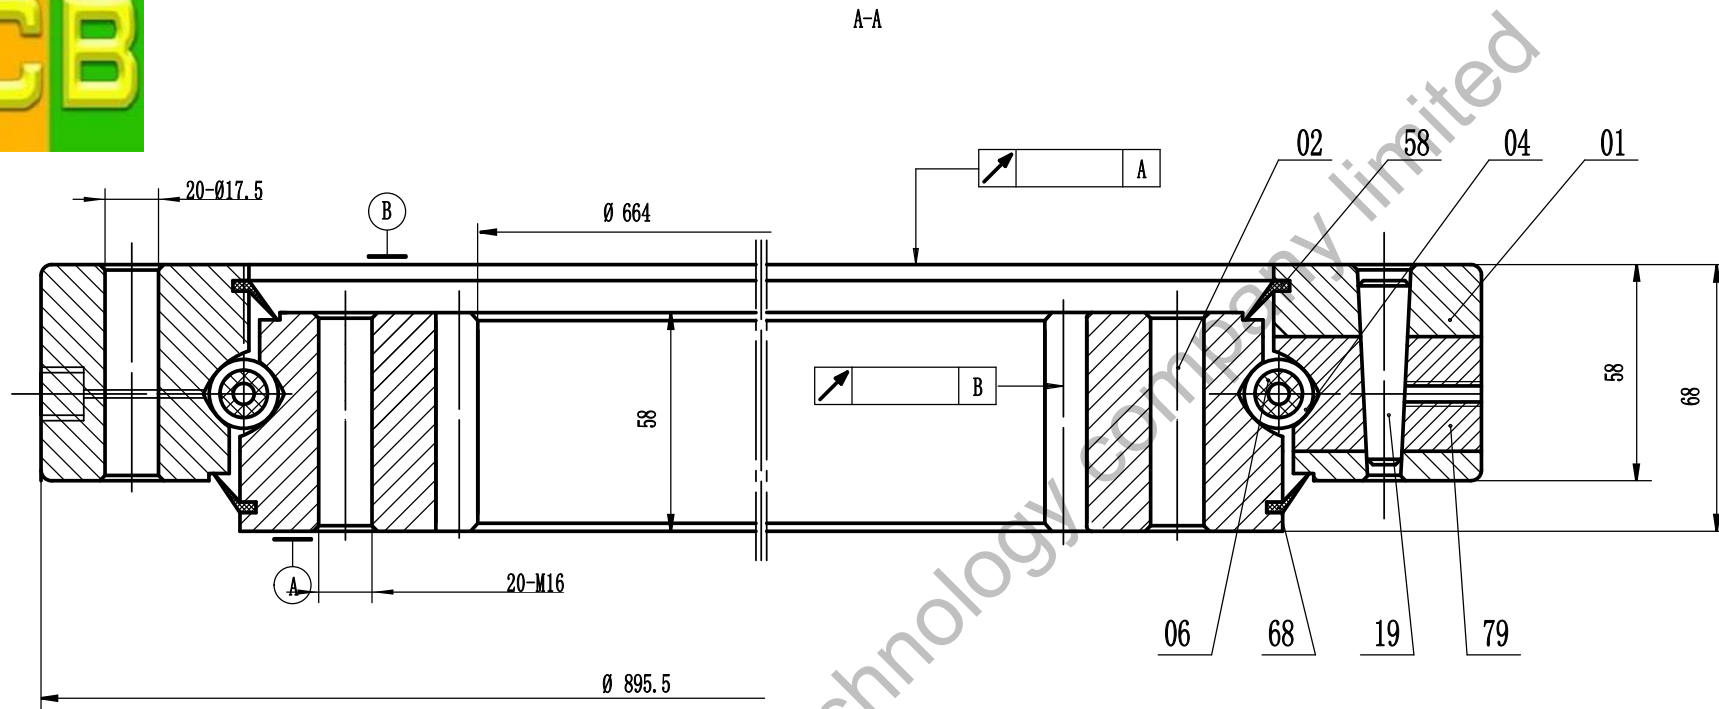

JCB

Remark:

1. Luoyang JCB Bearing Technology Co., Ltd is a design and manufacture Inc, we manufactured slewing bearing for all kinds of various brand excavator, specialize in industry of manufacturing slewing bearing for excavator more than 30 years.
2. This drawing is reference for user, if you need formal drawing, please contact wth us to obtainthe official drawing.

slewing bearing for xiagong excavator	XG808	
	Weight(kg)	
	Luoyang JCB Bearing Technology Co., Ltd	